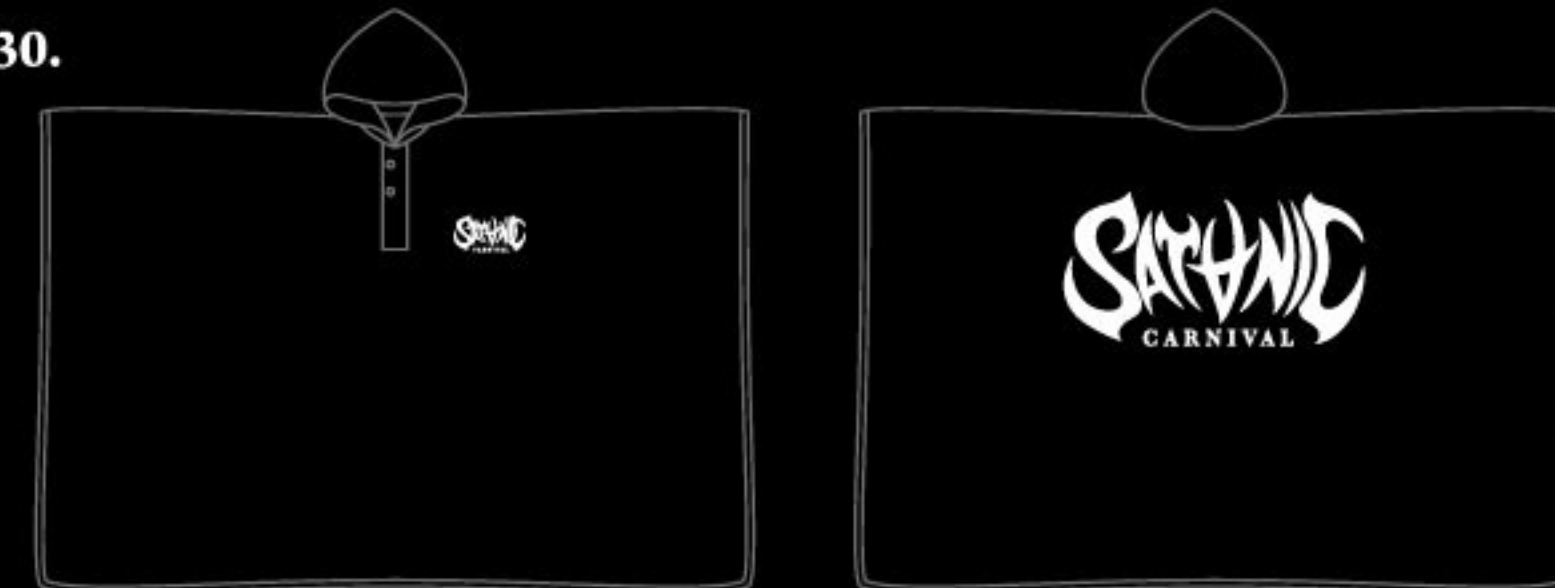

PRICE : 500 YEN

SATANIC KEYHOLDER

PRICE : 500 YEN

SATANIC PONCHO

PRICE : 3,500 YEN

SATANIC WRISTBAND

PRICE : 1,000 YEN

SATANIC MOBILE POUCH