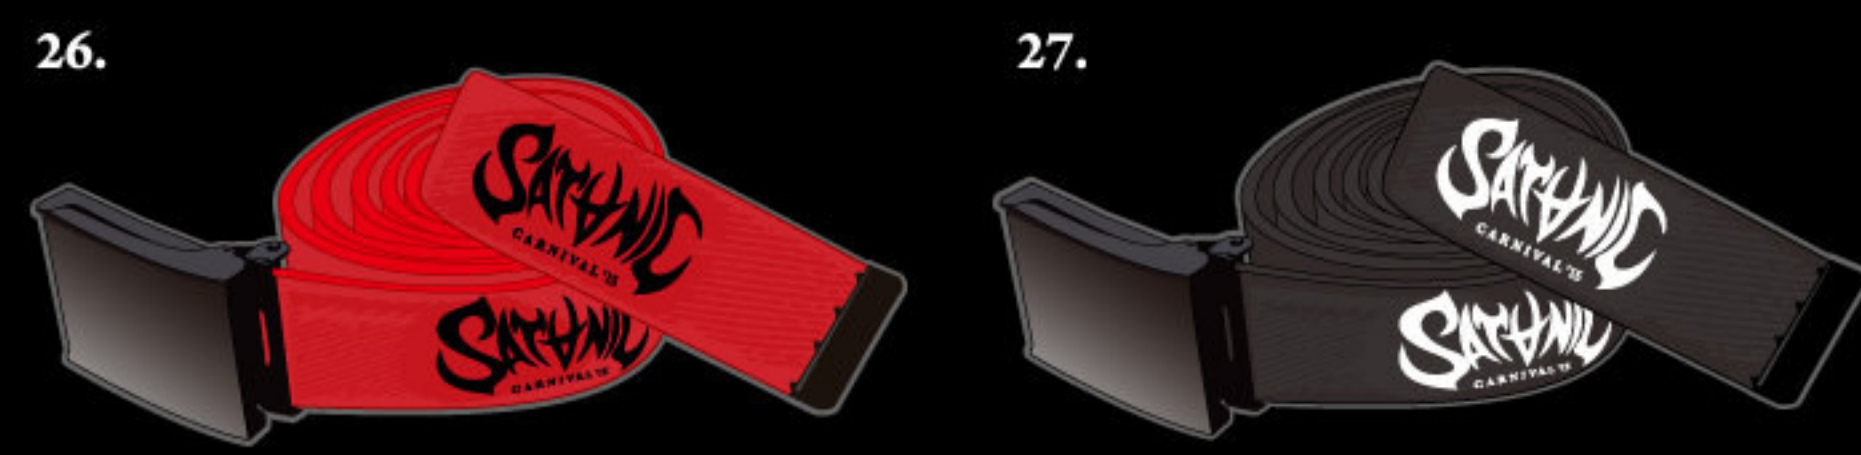

SATANIC ADJUSTER BELT

PRICE : 1,500 YEN