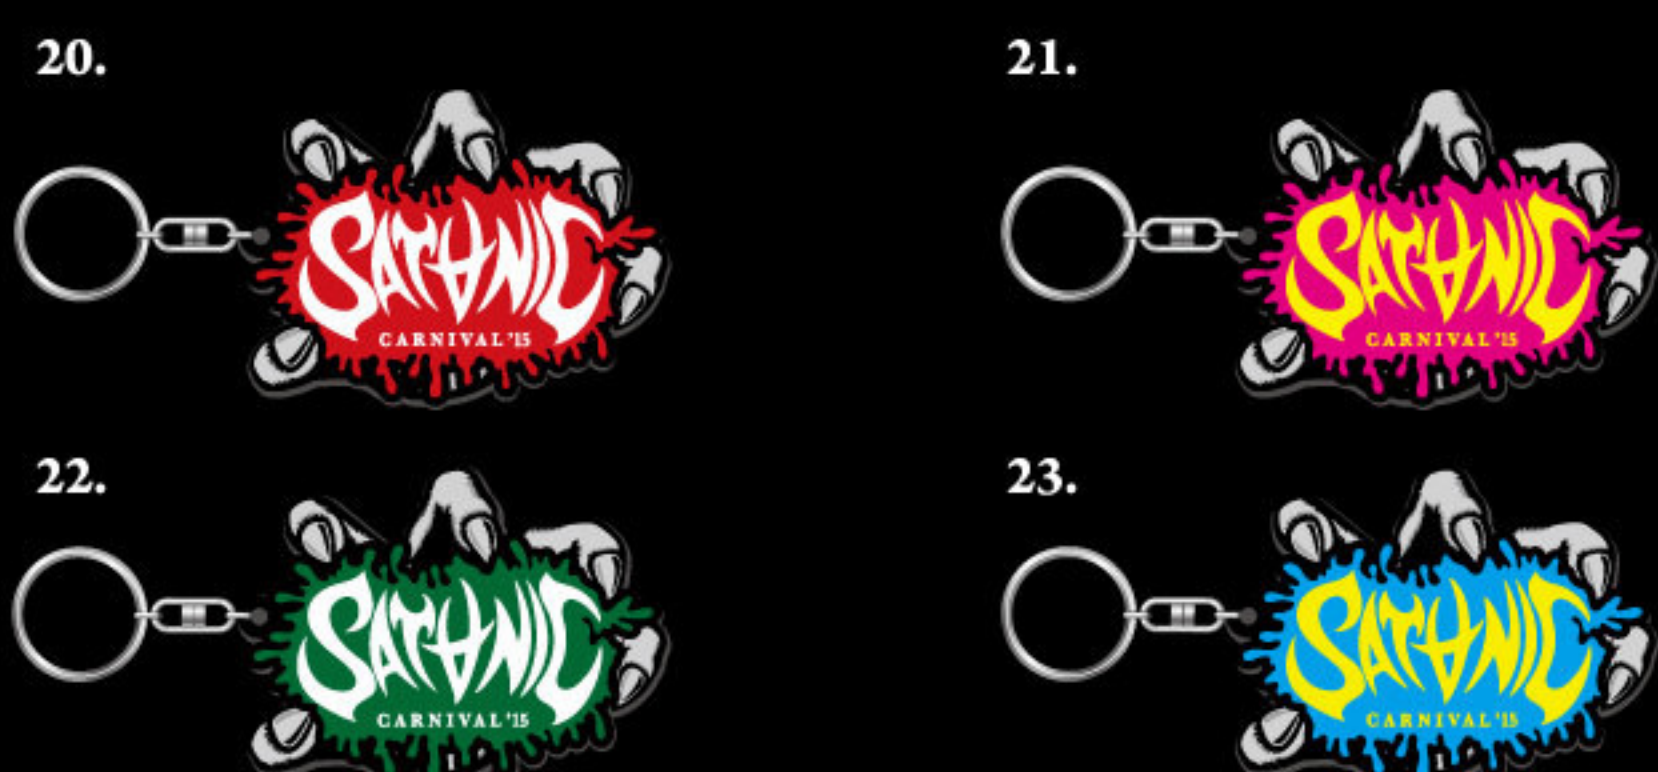

OFFICIAL GOODS LINE UP

SATANIC TEE

SIZE : 160, S, M, L, XL PRICE : 3,000 YEN

SATANIC FACE TOWELL

PRICE : 1,500 YEN

SATANIC DESIGNERS 2015 TEE

SIZE : S, M, L, XL PRICE : 3,000 YEN

KISHI TEE

Shotaro TEE

江川 TEE

VK TEE

SATANIC BEACH TOWELL

PRICE : 3,500 YEN

KISSOFDEATH TEE

ADDPUT TEE

SATANIC SILICON BAND

PRICE : 500 YEN

SATANIC KEYHOLDER

PRICE : 500 YEN

SATANIC PONCHO

PRICE : 3,500 YEN

SATANIC WRISTBAND

PRICE : 1,000 YEN

SATANIC MOBILE POUCH

PRICE : 1,000 YEN

SATANIC FIGURE

PRICE : 2,500 YEN

SATANIC x DAKINE WAIST BACK

PRICE : 4,000 YEN